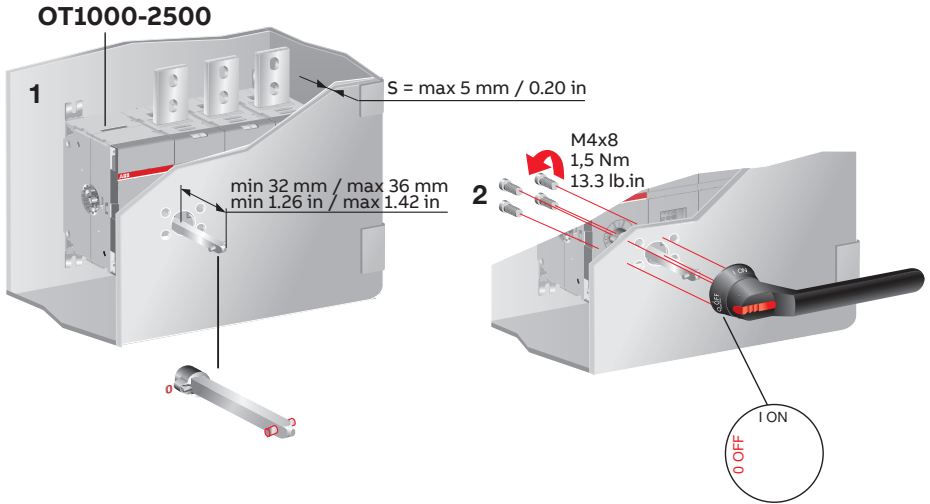

—
INSTALLATION INSTRUCTION

Handles

OH274-330L12, OH274-330J12

OH274-330L12, OH274-330J12

Laji/Type	L
OH_274L12	274
OH_274J12	274
OH_330L12	330
OH_330J12	330

OH274-330L12, OH274-330J12

OH274-330L12, OH274-330J12

Note!

A06035

OH274-330L12, OH274-330J12

Ø5...8 mm
0.20...0.31 in

OH274-330L12, OH274-330J12

Contact us

ABB Oy
Protection and Connection
P.O. Box 622
FI-65101 Vaasa
Finland

abb.com/lowvoltage