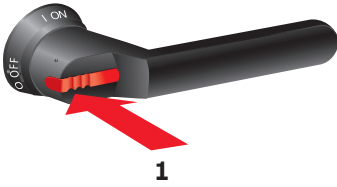

—
INSTALLATION INSTRUCTION

Handles

OH274-330L12, OH274-330J12

OH274-330L12, OH274-330J12

Laji/Type	L
OH_274L12	274
OH_274J12	274
OH_330L12	330
OH_330J12	330

OH274-330L12, OH274-330J12

OH274-330L12, OH274-330J12

Note!

A06035

OH274-330L12, OH274-330J12

Ø5...8 mm
0.20...0.31 in

OH274-330L12, OH274-330J12

Contact us

ABB Oy
Protection and Connection
P.O. Box 622
FI-65101 Vaasa
Finland

abb.com/lowvoltage