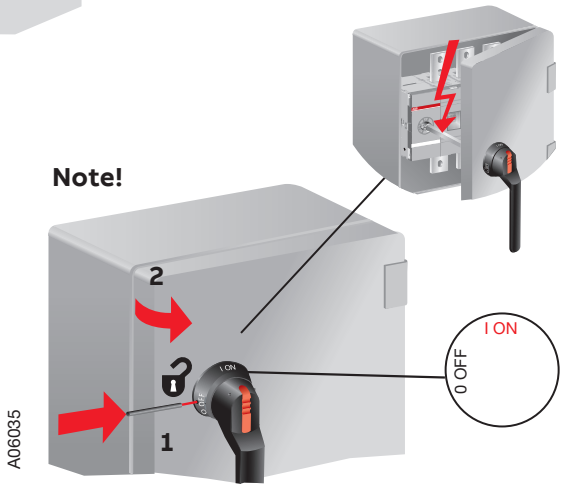

—
INSTALLATION INSTRUCTION

Handles

OH274-330L12, OH274-330J12

OH274-330L12, OH274-330J12

Laji/Type	L
OH_274L12	274
OH_274J12	274
OH_330L12	330
OH_330J12	330

OH274-330L12, OH274-330J12

OH274-330L12, OH274-330J12

Note!

A06035

OH274-330L12, OH274-330J12

Ø5...8 mm
0.20...0.31 in

OH274-330L12, OH274-330J12

Contact us

ABB Oy
Protection and Connection
P.O. Box 622
FI-65101 Vaasa
Finland

abb.com/lowvoltage