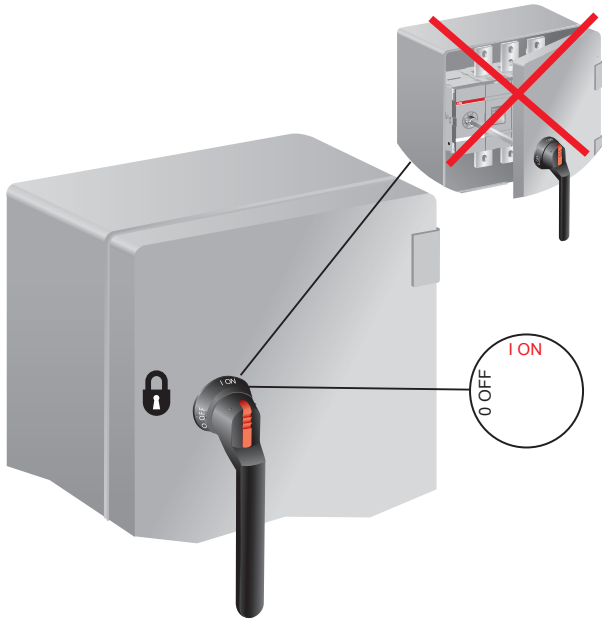

—
INSTALLATION INSTRUCTION

Handles

OH274-330L12, OH274-330J12

OH274-330L12, OH274-330J12

Laji/Type	L
OH_274L12	274
OH_274J12	274
OH_330L12	330
OH_330J12	330

OH274-330L12, OH274-330J12

OH274-330L12, OH274-330J12

Note!

A06035

OH274-330L12, OH274-330J12

Ø5...8 mm
0.20...0.31 in

OH274-330L12, OH274-330J12

Contact us

ABB Oy
Protection and Connection
P.O. Box 622
FI-65101 Vaasa
Finland

abb.com/lowvoltage