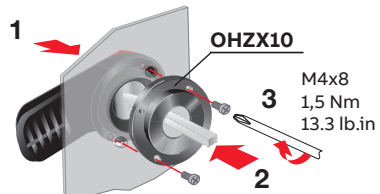

—
INSTALLATION INSTRUCTION

Handles

OH274-330L12, OH274-330J12

OH274-330L12, OH274-330J12

Laji/Type	L
OH_274L12	274
OH_274J12	274
OH_330L12	330
OH_330J12	330

OH274-330L12, OH274-330J12

OH274-330L12, OH274-330J12

Note!

A06035

OH274-330L12, OH274-330J12

Ø5...8 mm
0.20...0.31 in

OH274-330L12, OH274-330J12

Contact us

ABB Oy
Protection and Connection
P.O. Box 622
FI-65101 Vaasa
Finland

abb.com/lowvoltage