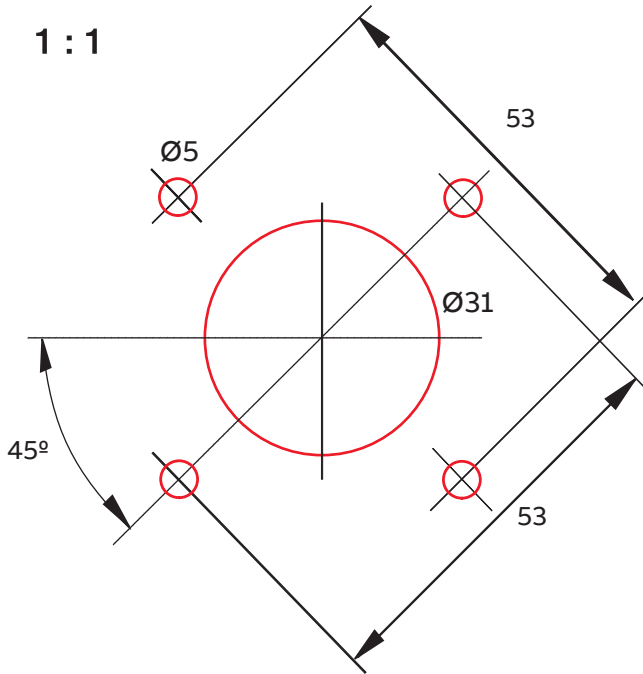

Note!

A06035

OH274-330L12, OH274-330J12

Ø5...8 mm
0.20...0.31 in

OH274-330L12, OH274-330J12

Contact us

ABB Oy
Protection and Connection
P.O. Box 622
FI-65101 Vaasa
Finland

abb.com/lowvoltage