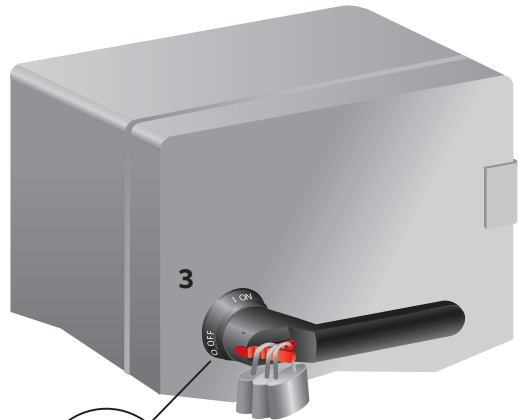

—
INSTALLATION INSTRUCTION

Handles

OH274-330L12, OH274-330J12

OH274-330L12, OH274-330J12

Laji/Type	L
OH_274L12	274
OH_274J12	274
OH_330L12	330
OH_330J12	330

OH274-330L12, OH274-330J12

OH274-330L12, OH274-330J12

Note!

A06035

OH274-330L12, OH274-330J12

Ø5...8 mm
0.20...0.31 in

OH274-330L12, OH274-330J12

Contact us

ABB Oy
Protection and Connection
P.O. Box 622
FI-65101 Vaasa
Finland

abb.com/lowvoltage