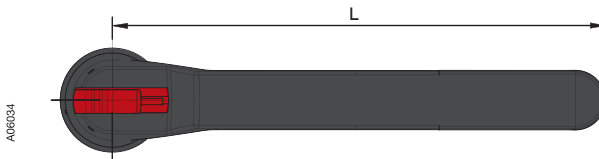

—
INSTALLATION INSTRUCTION

Handles

OH274-330L12, OH274-330J12

OH274-330L12, OH274-330J12

Laji/Type	L
OH_274L12	274
OH_274J12	274
OH_330L12	330
OH_330J12	330

OH274-330L12, OH274-330J12

OH274-330L12, OH274-330J12

Note!

A06035

OH274-330L12, OH274-330J12

Ø5...8 mm
0.20...0.31 in

OH274-330L12, OH274-330J12

Contact us

ABB Oy
Protection and Connection
P.O. Box 622
FI-65101 Vaasa
Finland

abb.com/lowvoltage